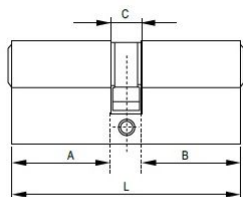

PRODUCT SHEET

Description:

Profile Cylinder, Brass Polished, 70mm (25+10+35mm) FAB Key Way, W/3 SISO Metal Keys, W/Screw

Item number:

14.60.117-0

Units	Box	Carton	HS Code	Barcode
Pcs.	10	100	8301600090	
				5704866051293