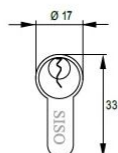

PRODUCT SHEET

Description:

Profile Cylinder, Brass Polished, 70mm (25+10+35mm) FAB Key Way, W/3 SISO Metal Keys, W/Screw

Item number:

14.60.117-0

Units	Box	Carton	HS Code	Barcode
Pcs.	10	100	8301600090	
				5704866051293